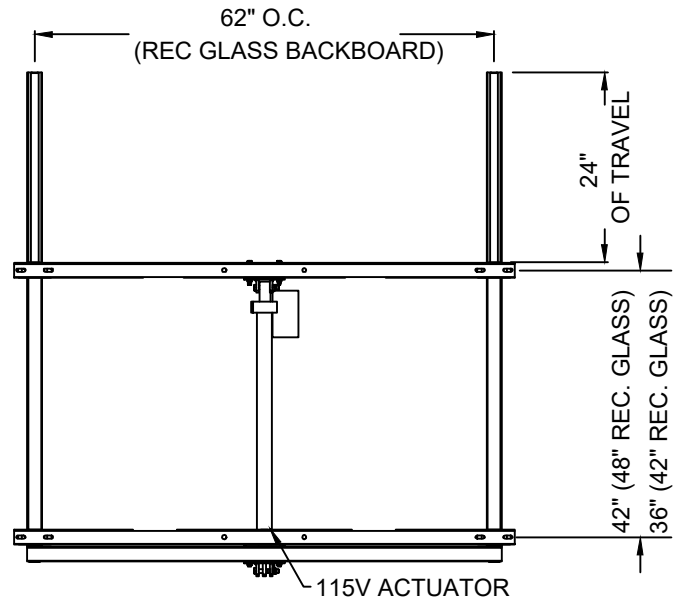

SIDE VIEW

FRONT VIEW

**NOTES:**

1. INSTALLATION TO BE COMPLETED IN ACCORDANCE WITH MANUFACTURER'S SPECIFICATIONS.
2. DO NOT SCALE DRAWING.

**PRODUCT SPECIFICATION**

BA980RSE/BA980RTE ELECTRIC GOAL HEIGHT ADJUSTER